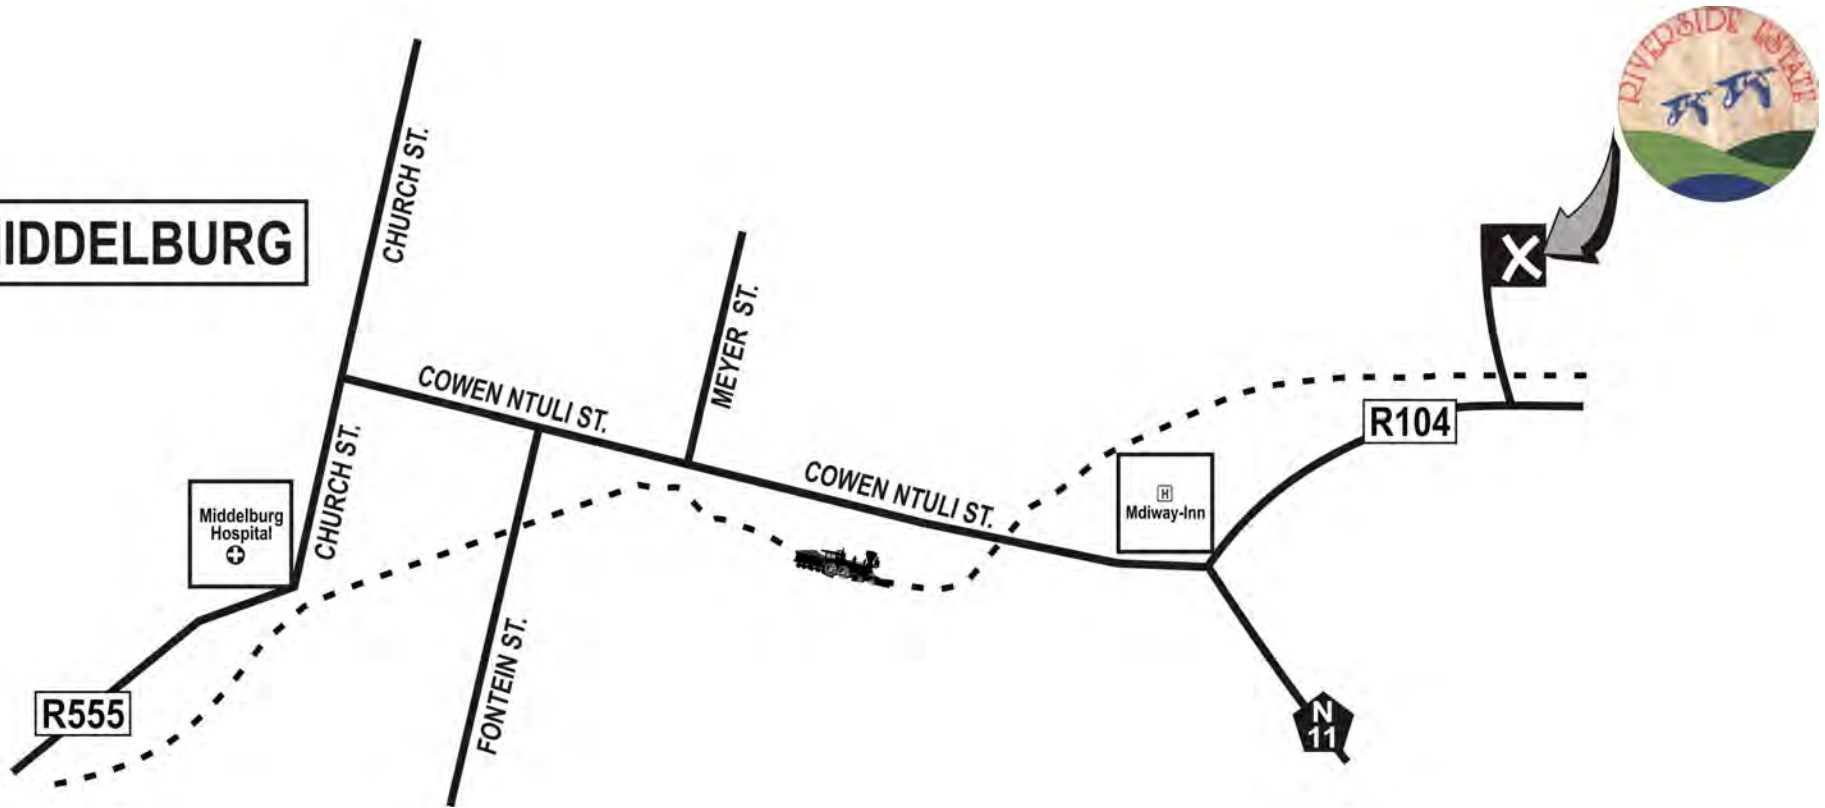

MIDDELBURG

GPS: S25° 45' 50.5"
E29° 30' 53.9"

ROAD MAP

...TO RIVERSIDE ESATE

From Johannesburg / Pretoria - Toll road

- Take the N4 / N12 Emalaheni Highway. (travel east in the direction of Nelspruit / Emalaheni)
- After the Middelburg / Emalaheni Shell Ultra City,
- Take the third offramp (Middelburg East / Hendrina)(N11) .
- Turn left towards Middelburg, past Columbus Stainless, carry on until you get to the 4 way stop (Midway Inn)
- Turn right on the R104 (Old Belfast Road) for 2 km.
- On your lefthand side will be Coca Cola Board - Riverside Estate .
- Turn left on gravel road, cross railway and keep left for 800m.
- Arrive at destination on Right (Large Building with Green Roof)

From Nelspruit

- Take the N4 (travel west in the direction of Pretoria / Emalaheni)
- Take the first offramp (Middelburg East / Hendrina)(N11)
- Turn right towards Middelburg, past Columbus Stainless, carry on until you get to the 4 way stop (Midway Inn)
- Turn right on the R104 (Old Belfast Road) for 2 km.
- On your lefthand side will be Coca Cola Board - Riverside Estate.
- Turn left on gravel road, cross railway and keep left for 800m.
- Arrive at destination on Right (Large Building with Green Roof)